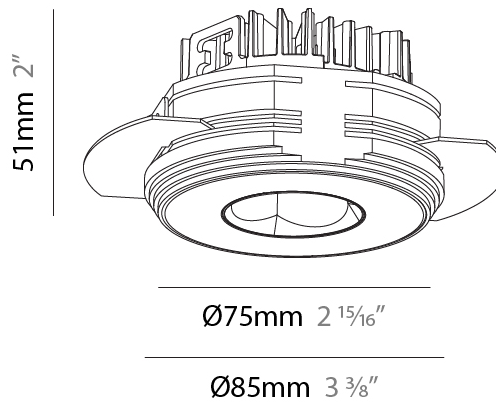

GENERAL

Series: Oiko Pro
Subseries: Oiko Pro Round
Brand: Prolicht
Division: Architectural
Mounting Type: Trimless
Mounting Location: Ceiling
Subcategory: Downlight

PHYSICAL

Shape: Round
Diameter (mm): 75
Diameter (in): 2 ¹⁵/₁₆
Height (mm): 51
Height (in): 2
Ceiling Thickness (mm): 10 / 12.5 / 15 / 25
Ceiling Thickness (in): 3/8 or 1/2 or 9/16 or 1
Min. Recessing Depth (mm): 55
Min. Recessing Depth (in): 2 ³/₁₆
Light Distribution: Direct
Diffuser: Lens Pack - Spread Lens / Linear Spread Lens / Honeycomb Louver
Fixture Finish: SSR / BKV / CWI / CRY / HAB / UFT / ITA / RUA / FTG / MYG / LOD / PUS / FRO / FUP / KIA / POP / BLS / SPG / MEY / GOH / GUM / CHC / COM / ABZ / JAG / OBR / MOS / ROR
Fixture Material: Aluminum Die Cast
Cut-out Measurements: 86mm / 2 11/16" Diameter

ELECTRICAL

Lamp Type: LED (Zhaga Standard)
Input Wattage (W): 14
Total Output Wattage (W): 12.7
Dimming: Dali Dimming
Driver Included: No
Driver Location: Recessed Housing
Driver Type: Constant Current - Universal (120Vac only for DALI driver)
Driver Class: Class 2
Input Voltage (V): 120 - 277
Constant Current (MA): 700

LED

Color Temperature (°K): 2700-6500 Tunable White
Max. Delivered Lumen (lm): 1240
Nominal Lumen (lm): 1460
CRI: >90 CRI
Lamp Life (hrs): 50000
Special LEDs offerings: Tunable White

OPTICAL

Reflector°: 52
Adjustability: Fixed

RATINGS AND CERTIFICATIONS

Certified By: Certified for North American Standards
IP rating: IP20