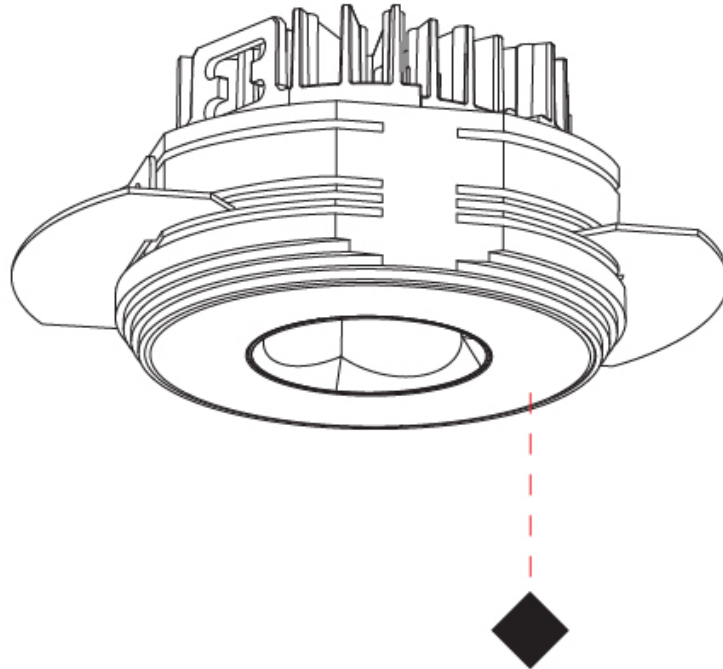

OIKO PRO ROUND TRIMLESS

A35882-

PROJECT _____

TYPE _____

SPECIFIER _____

QUANTITY _____

DATE _____