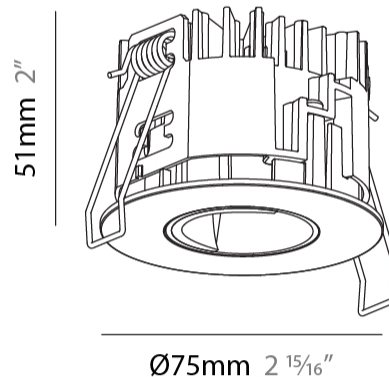

GENERAL

Series: Oiko Pro
Subseries: Oiko Pro Wallwash
Brand: Prolicht
Division: Architectural
Mounting Type: Recessed
Mounting Location: Ceiling
Subcategory: Downlight

PHYSICAL

Shape: Round
Diameter (mm): 75
Diameter (in): 2 ¹⁵/₁₆
Height (mm): 51
Height (in): 2
Ceiling Thickness (mm): 1 - 25
Ceiling Thickness (in): 1/16 - 1 3/16
Min. Recessing Depth (mm): 55
Min. Recessing Depth (in): 2 ³/₁₆
Light Distribution: Downlight
Diffuser: Lens Pack - Spread Lens / Linear Spread Lens / Honeycomb Louver
Fixture Finish: SSR / BKV / CWI / CRY / HAB / UFT / ITA / RUA / FTG / MYG / LOD / PUS / FRO / FUP / KIA / POP / BLS / SPG / MEY / GOH / GUM / CHC / COM / ABZ / JAG / OBR / MOS / ROR
Fixture Material: Aluminum Die Cast
Cut-out Measurements: 68mm / 2 11/16" Diameter

ELECTRICAL

Lamp Type: LED (Zhaga Standard)
Input Wattage (W): 14
Total Output Wattage (W): 12.7
Dimming: Dali Dimming
Driver Included: No
Driver Location: Recessed Housing
Driver Type: Constant Current - Universal (120Vac only for DALI driver)
Driver Class: Class 2
Input Voltage (V): 120 - 277
Constant Current (MA): 700

LED

Color Temperature (°K): 2700-6500 Tunable White
Max. Delivered Lumen (lm): 1216
Nominal Lumen (lm): 1460
CRI: >90 CRI
Lamp Life (hrs): 50000
Special LEDs offerings: Tunable White

OPTICAL

Adjustability: Fixed

RATINGS AND CERTIFICATIONS

Certified By: Certified for North American Standards
IP rating: IP20