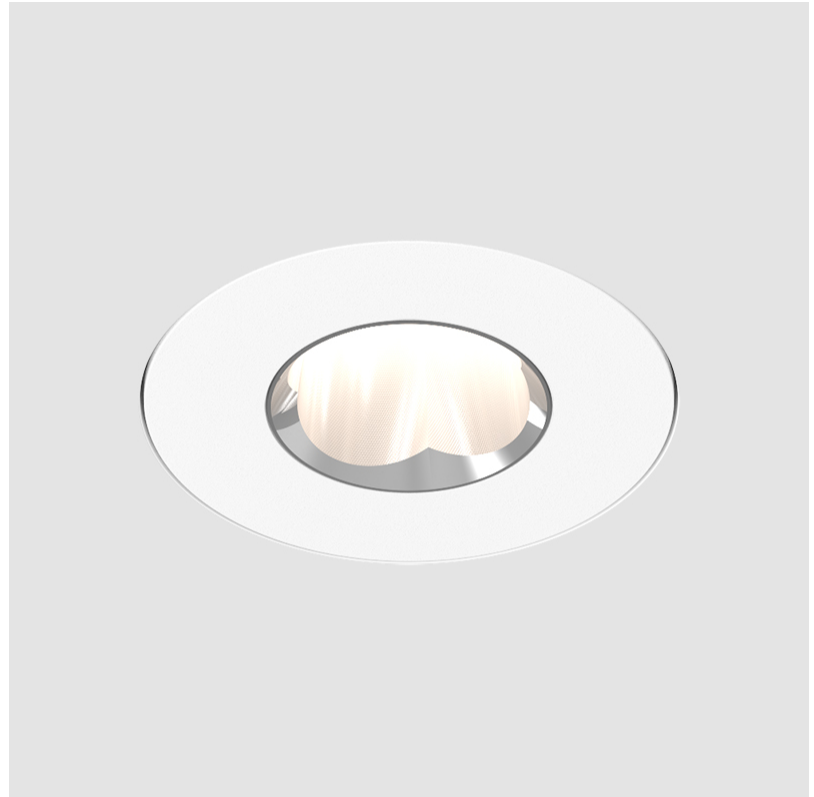

GENERAL

Series: Oiko Pro
Subseries: Oiko Pro Round
Brand: Prolicht
Division: Architectural
Mounting Type: Trimless
Mounting Location: Ceiling
Subcategory: Downlight

PHYSICAL

Shape: Round
Diameter (mm): 75
Diameter (in): 2 ¹⁵/₁₆
Height (mm): 51
Height (in): 2
Ceiling Thickness (mm): 10 / 12.5 / 15 / 25
Ceiling Thickness (in): 3/8 or 1/2 or 9/16 or 1
Min. Recessing Depth (mm): 55
Min. Recessing Depth (in): 2 ³/₁₆
Light Distribution: Direct
Diffuser: Lens Pack - Spread Lens / Linear Spread Lens / Honeycomb Louver
Fixture Finish: SSR / BKV / CWI / CRY / HAB / UFT / ITA / RUA / FTG / MYG / LOD / PUS / FRO / FUP / KIA / POP / BLS / SPG / MEY / GOH / GUM / CHC / COM / ABZ / JAG / OBR / MOS / ROR
Fixture Material: Aluminum Die Cast
Cut-out Measurements: 86mm / 2 11/16" Diameter

ELECTRICAL

Lamp Type: LED (Zhaga Standard)
Input Wattage (W): 14
Total Output Wattage (W): 12.7
Dimming: Dali Dimming
Driver Included: No
Driver Location: Recessed Housing
Driver Type: Constant Current - Universal (120Vac only for DALI driver)
Driver Class: Class 2
Input Voltage (V): 120 - 277
Constant Current (MA): 700

LED

Color Temperature (°K): 2700-6500 Tunable White
Max. Delivered Lumen (lm): 1240
Nominal Lumen (lm): 1460
CRI: >90 CRI
Lamp Life (hrs): 50000
Special LEDs offerings: Tunable White

OPTICAL

Reflector°: 52
Adjustability: Fixed

RATINGS AND CERTIFICATIONS

Certified By: Certified for North American Standards
IP rating: IP20