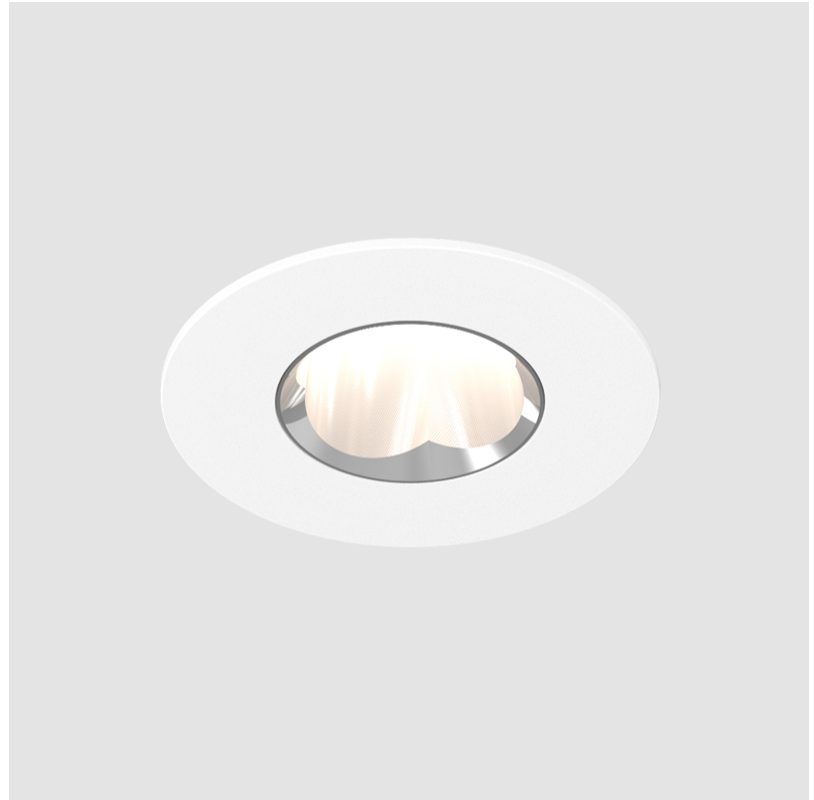

GENERAL

Series: Oiko Pro
Subseries: Oiko Pro Round
Brand: Prolicht
Division: Architectural
Mounting Type: Recessed
Mounting Location: Ceiling
Subcategory: Downlight

PHYSICAL

Shape: Round
Diameter (mm): 75
Diameter (in): 2 15/16
Height (mm): 51
Height (in): 2
Ceiling Thickness (mm): 1 - 25
Ceiling Thickness (in): 1/16 - 1 3/16
Min. Recessing Depth (mm): 55
Min. Recessing Depth (in): 2 3/16
Light Distribution: Direct
Diffuser: Lens Pack - Spread Lens / Linear Spread Lens / Honeycomb Louver
Fixture Finish: [SSR / BKV / CWI / CRY / HAB / UFT / ITA / RUA / FTG / MYG / LOD / PUS / FRO / FUP / KIA / POP / BLS / SPG / MEY / GOH / GUM / CHC / COM / ABZ / JAG / OBR / MOS / ROR](#)
Fixture Material: Aluminum Die Cast
Cut-out Measurements: 68mm / 2 11/16" Diameter

ELECTRICAL

Lamp Type: LED (Zhaga Standard)
Input Wattage (W): 14
Total Output Wattage (W): 12.7
Dimming: Dali Dimming
Driver Included: No
Driver Location: Recessed Housing
Driver Type: Constant Current - Universal (120Vac only for DALI driver)
Driver Class: Class 2
Input Voltage (V): 120 - 277
Constant Current (MA): 700

LED

Color Temperature (°K): 2700-6500 Tunable White
Max. Delivered Lumen (lm): 1240
Nominal Lumen (lm): 1460
CRI: >93 CRI
Lamp Life (hrs): 50000
Special LEDs offerings: Tunable White

OPTICAL

Reflector°: 52
Adjustability: Fixed

RATINGS AND CERTIFICATIONS

Certified By: Certified for North American Standards
IP rating: IP20